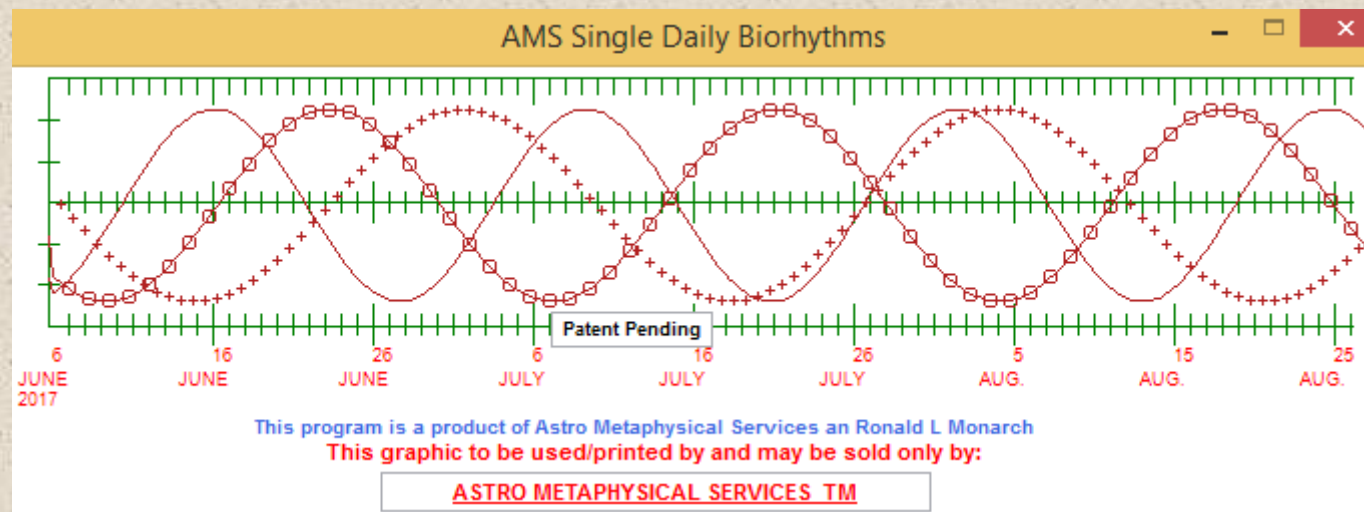

ASTRO METAPHYSICAL SERVICES

AMS_BiosProPC

Introducing the most innovative, unique and very accurate Biorhythms graphic program ever on the market!

All Biorhythm graphics are accurate only when entering/using an accurate birthdate!