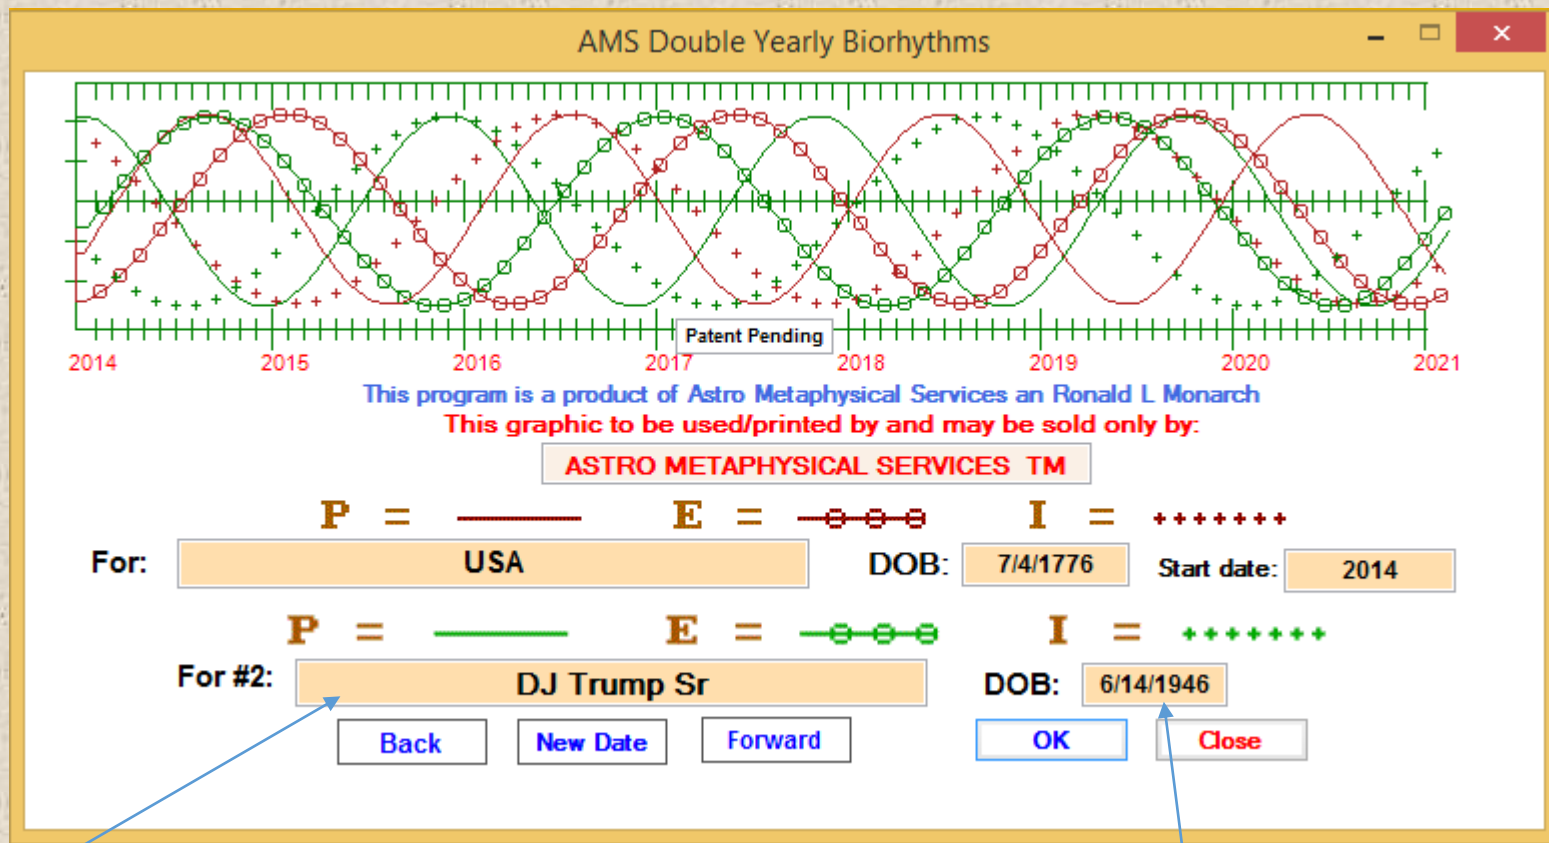

As the next step in Biorhythms graphics innovation, Monarch decided to program the biorhythm cycles of two separate entities onto one graphic representation! With this double entity daily graphic representation we are able to better see the manner in which any two entities (animal/business/person/situation) are likely to interact with each other. Double entity Biorhythms graphics are only accurate with proper birthdates/start dates!!

ASTRO METAPHYSICAL SERVICES

AMS_BiosProPC

A demonstration of Monarch's patent protected "yearly" graphic depicting seven years of "progression".

The next innovation to Biorhythms graphics representation by Monarch and Astro Metaphysical Services is the invention of, and introduction to the graphing of **physical**, **emotional** and **intellectual** cycles of an entity through the months of any seven year period. Since the **monthly** graphing of each full cycle does extend beyond twelve and twenty-four months, Monarch did originally call this graphing a "single yearly Biorhythms graphic". The study of such graphics by Monarch and Astro Metaphysical Services has shown this "monthly/yearly" cycle graphing tends to dominate over the daily cycles.

ASTRO METAPHYSICAL SERVICES

AMS_BiosProPC

A demonstration of Monarch's patent protected "double yearly" graphic depicting seven years of "progression".

Second entity's name

Second entity's birthdate

The next innovation to Biorhythms graphics representation by Monarch and Astro Metaphysical Services is the invention of, and introduction to the graphing of **physical, emotional and intellectual** cycles of any two entities through the months of any seven year period. Since the **monthly** graphing of each full cycles does extend beyond twelve and twenty-four months, Monarch did originally call this graphing a "double yearly Biorhythms graphic". The study of such graphics by Monarch and Astro Metaphysical Services has shown this "yearly" cycle graphing tends to dominate the daily cycles.