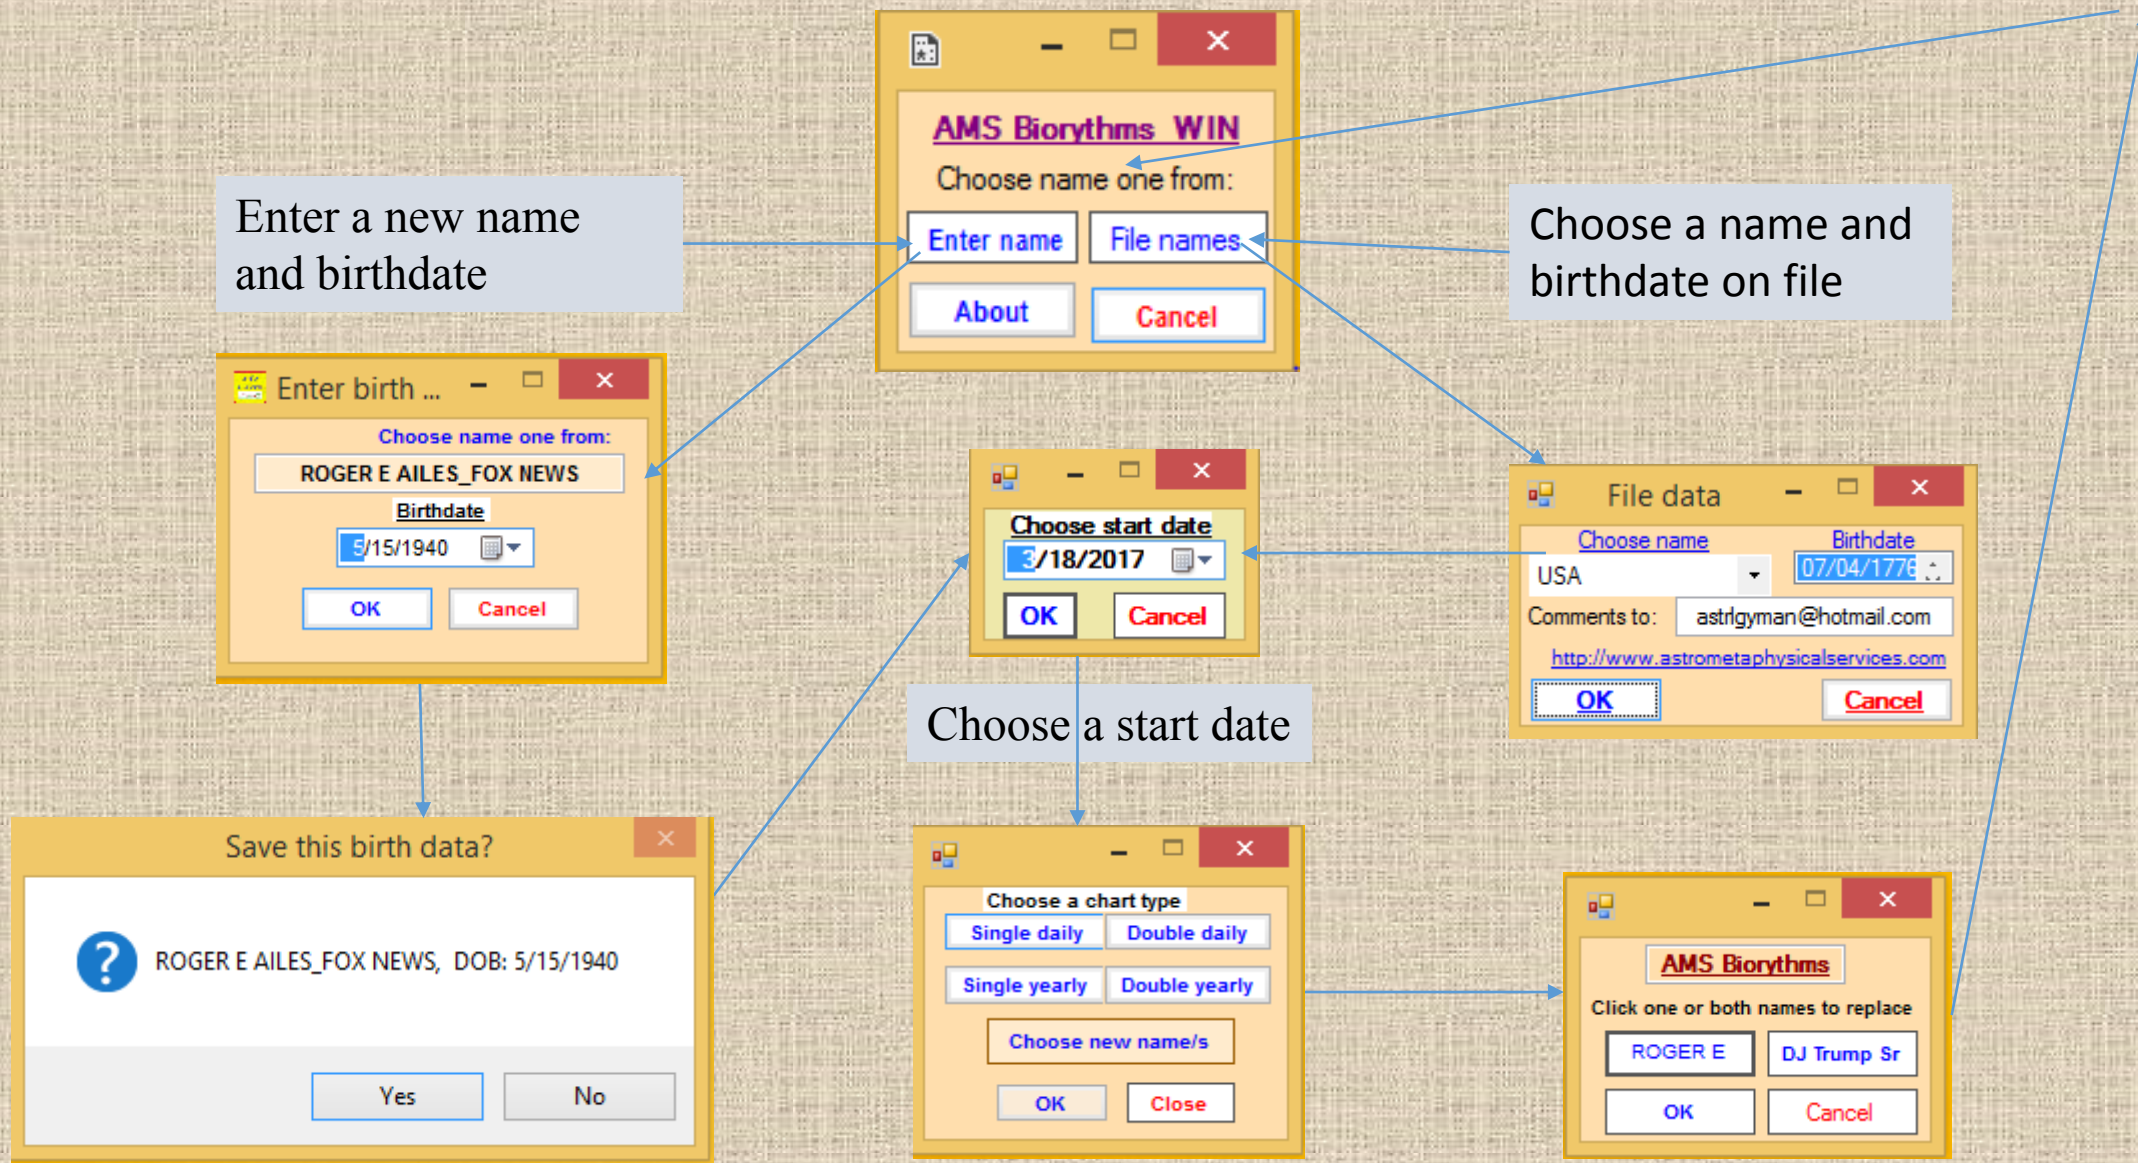

ASTRO METAPHYSICAL SERVICES

AMS_BiosProPC

An operational diagrammatic demonstration of the operation of this AMS_BiosForPC computer program.