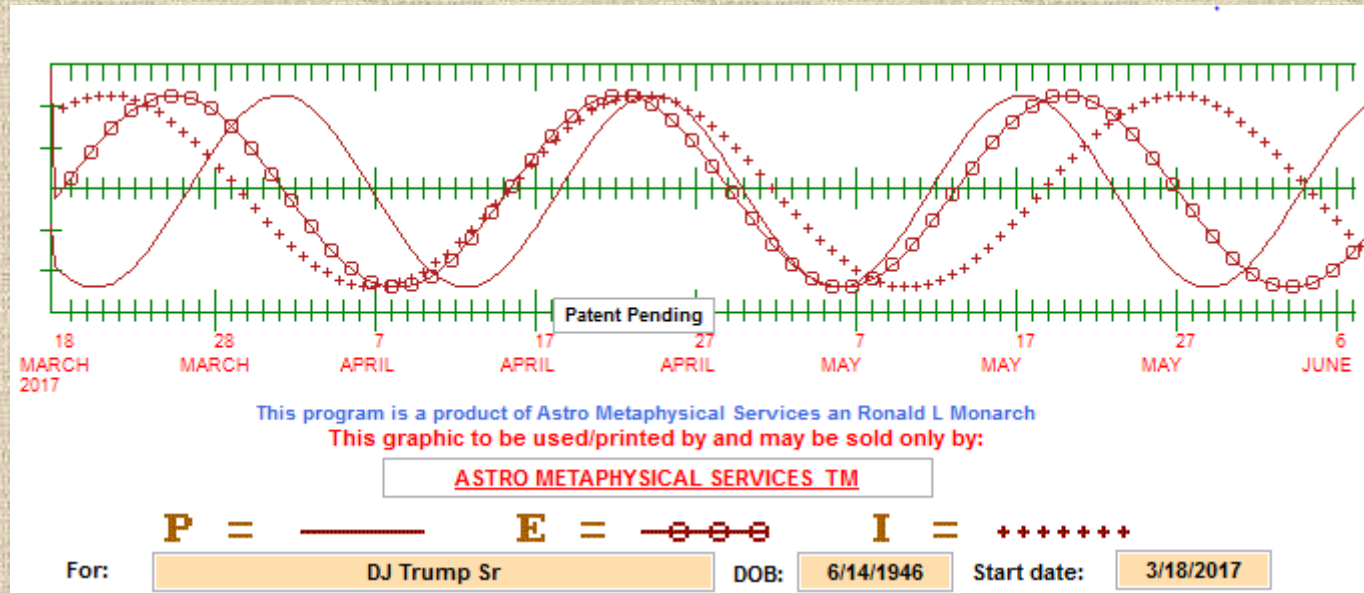

Astro Metaphysical Services

About AMS_BiosProPC

This AMS Biorhythms program is an innovative Biorhythms computer program unlike any other in existence to be operated on PCs and laptops! Monarch and Astro Metaphysical Services is also working on programming this AMS Biorhythms program to be used on other operating systems and all phones and tablets. Since this is a Biorhythms program **patent protected** by **Monarch and Astro Metaphysical Services** there will be no other Biorhythms program like this one for several years!

Monarch, as owner and operator of Astro Metaphysical Services, has innovated Biorhythms and Biorhythms programming in several ways, as seen in the first graphic above!

Monarch, as owner and operator of Astro Metaphysical Services, has innovated Biorhythms cycles graphics with graphics representations that are more easily understood and interpreted, as also seen in the above graphic of a single entity biorhythms graphic! The above Biorhythms graphic and other Biorhythms graphics included herein are examples of Biorhythms graphics that can be produced with Monarch's AMS_BiosProPC computer program!