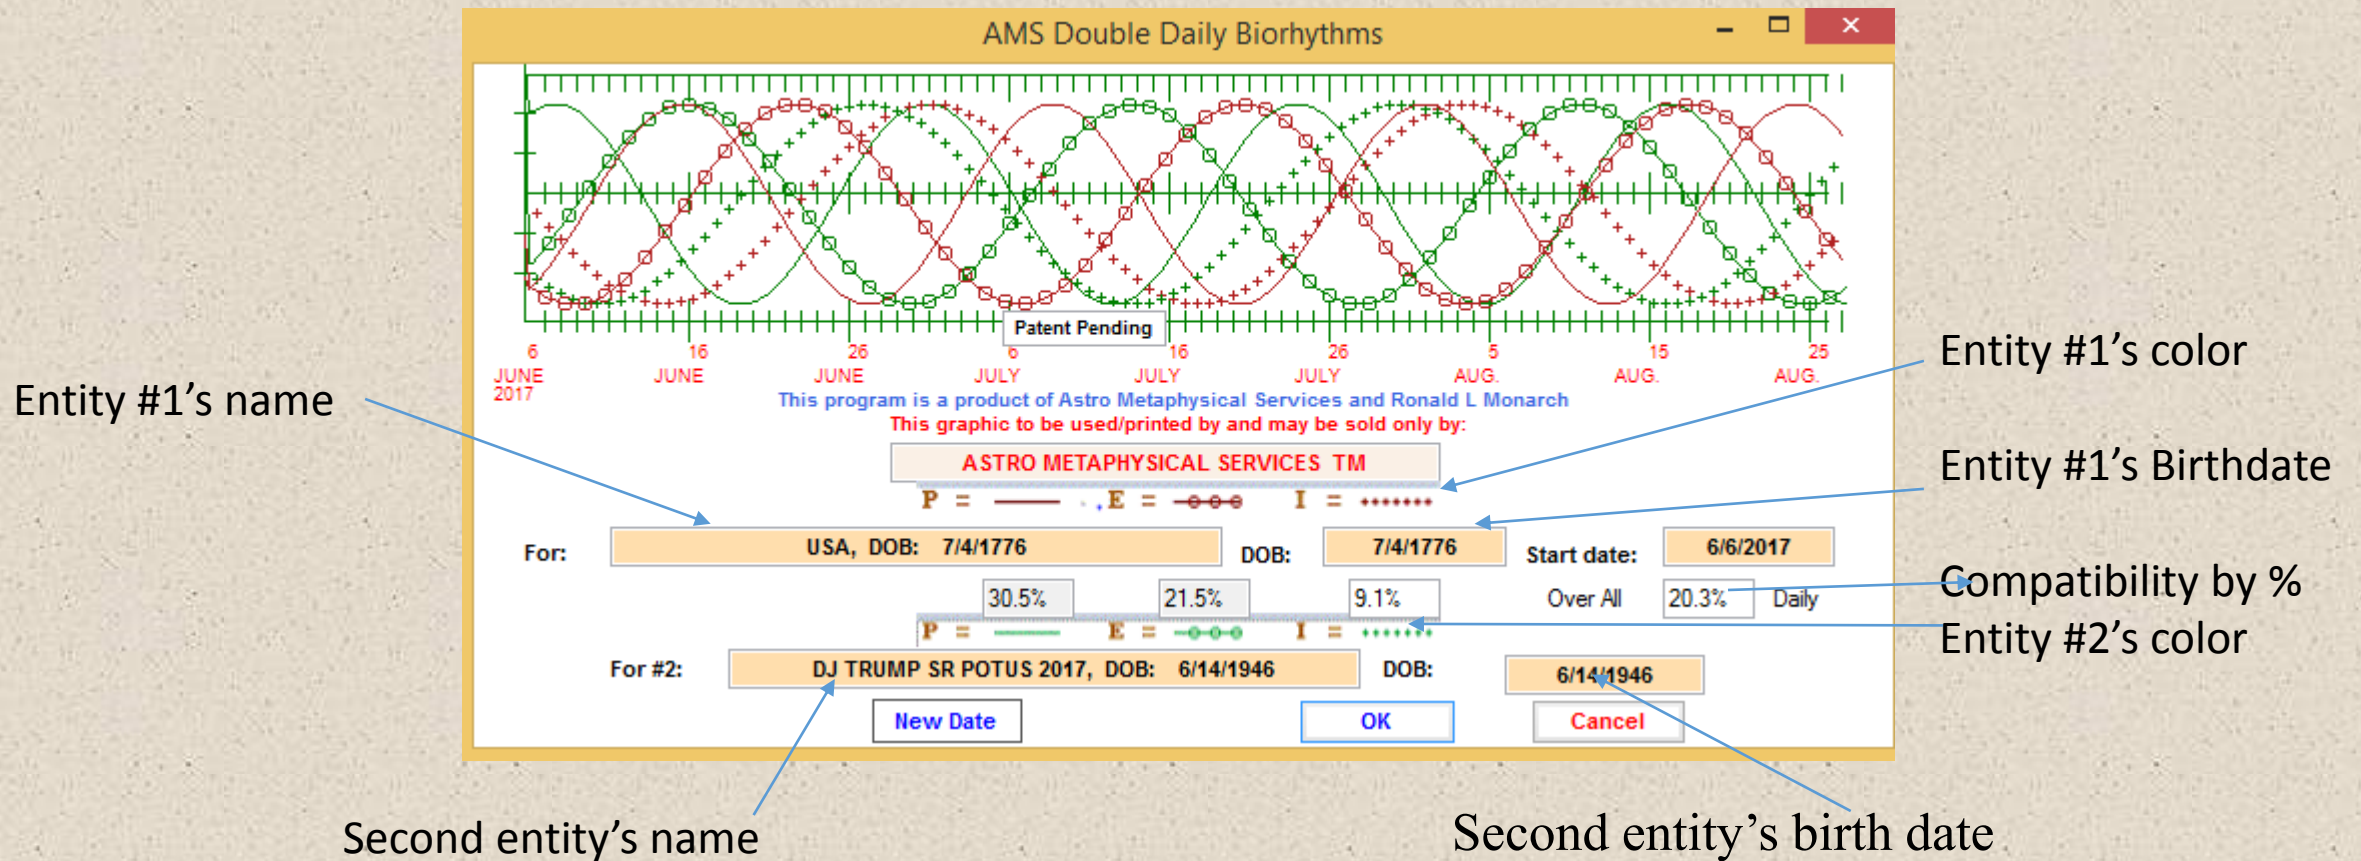

ASTRO METAPHYSICAL SERVICES AMS_BiosProPC

A demonstration of Monarch's patent protected daily graphic showing the interaction of two entities.

As the next step in Biorhythms graphics innovation, Monarch decided to program the biorhythm cycles of two separate entities onto one graphic representation! With this double entity daily graphic representation we are able to better see the manner in which any two entities (animal/business/person/situation) are likely to interact with each other. Double entity Biorhythms graphics are only accurate with proper birthdates/start dates!!