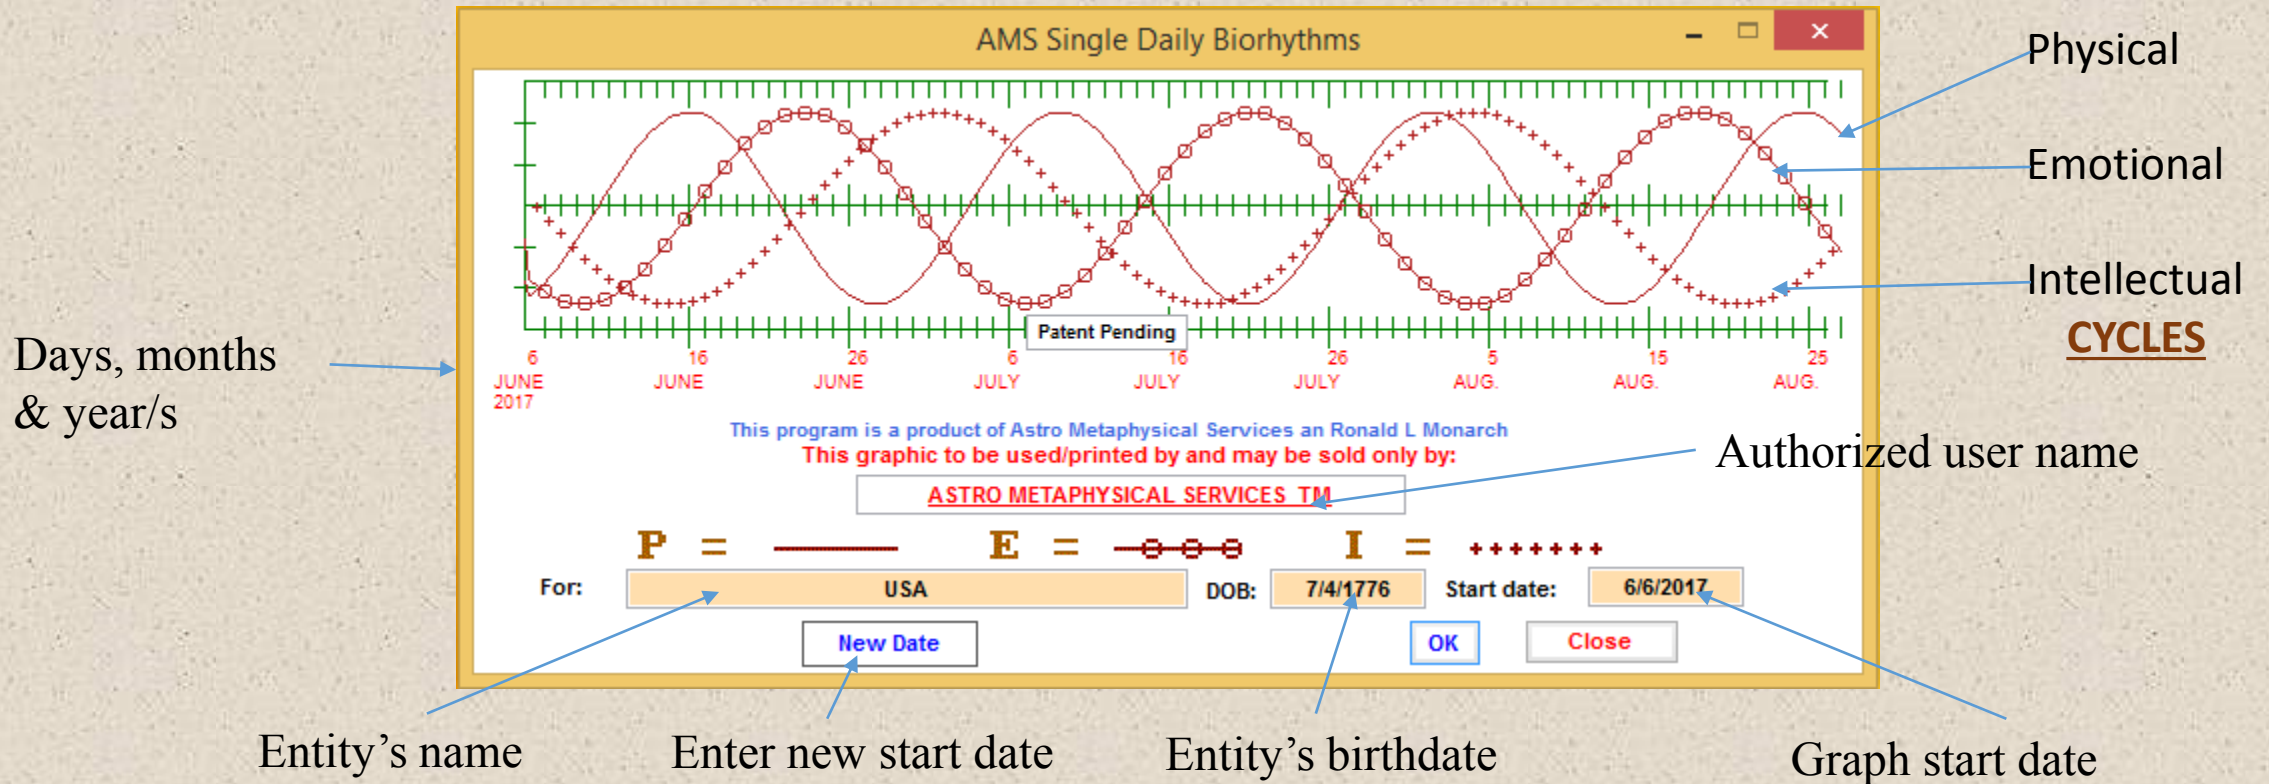

ASTRO METAPHYSICAL SERVICES
AMS_BiosProPC

Initially Monarch innovated biorhythms graphics production by distinguishing the various rhythms with a graphic distinction for each of the three rhythms. This enables a quicker understanding of which cycle wave/s we are focusing on. Thus we are better able to distinguish the manner of interaction through each wave.

Explanation of the graphic parts of this AMS_BiosProPC computer program demonstrated with a single entity daily graphic.